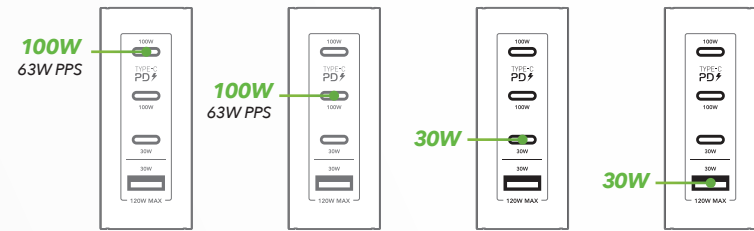

Smart Power Distribution

& CHARGING PROTOCOLS

x2 USB Type-C

- PD3.0
- QC3.0
- AFC
- DCP
- PPS
- BC1.2
- SCP
- Apple 2.4

USB Type-C

- PD3.0
- QC3.0
- AFC
- DCP
- BC1.2
- Apple 2.4

USB-A

- QC3.0
- FCP
- AFC
- BC1.2
- DCP
- Apple 2.4

VELD

1
PORT
IN USE

2
PORTS
IN USE

3
PORTS
IN USE

4
PORTS
IN USE