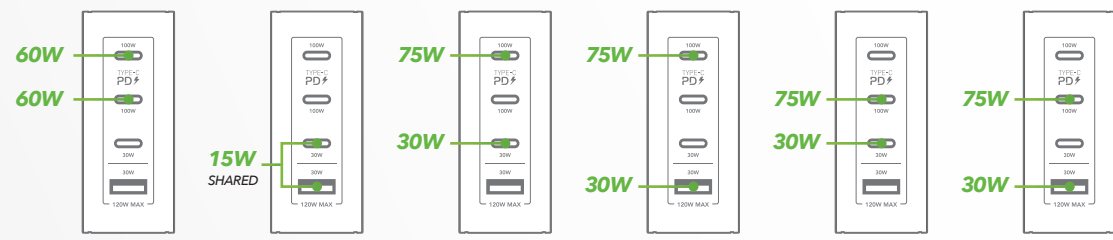

Smart Power Distribution

& CHARGING PROTOCOLS

x2 USB Type-C

- PD3.0
- QC3.0
- AFC
- DCP
- PPS
- BC1.2
- SCP
- Apple 2.4

USB Type-C

- PD3.0
- QC3.0
- AFC
- DCP
- BC1.2
- Apple 2.4

USB-A

- QC3.0
- FCP
- AFC
- BC1.2
- DCP
- Apple 2.4

VELD

1
PORT
IN USE

2
PORTS
IN USE

3
PORTS
IN USE

4
PORTS
IN USE