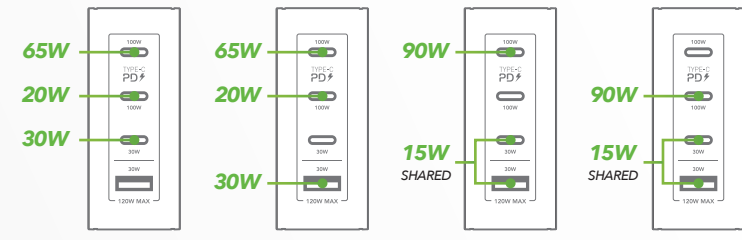

Smart Power Distribution

& CHARGING PROTOCOLS

x2 USB Type-C

- PD3.0
- QC3.0
- AFC
- DCP
- PPS
- BC1.2
- SCP
- Apple 2.4

USB Type-C

- PD3.0
- QC3.0
- AFC
- DCP
- BC1.2
- Apple 2.4

USB-A

- QC3.0
- FCP
- AFC
- BC1.2
- DCP
- Apple 2.4

VELD

1
PORT
IN USE

2
PORTS
IN USE

3
PORTS
IN USE

4
PORTS
IN USE