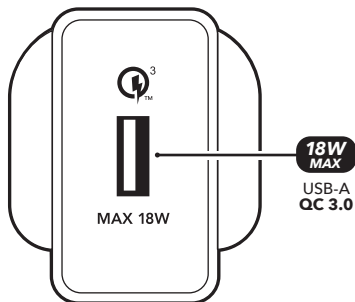

VH18AW

VELD SUPER-FAST USB Wall Charger

VELD

Connect to **AC 100-240V**
power outlet

Input: 100-240V~50/60Hz 0.5A Max
Output: 5V≐3A, 9V≐2A, 12V≐1.5A (Max 18W)

VELD support@veldpower.com

AVF Group Ltd, Hortonwood 30, Telford, TF1 7YE