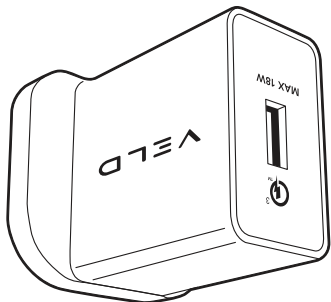

VH18AW

VELD SUPER-FAST USB Wall Charger

VELD

Connect to **AC 100-240V**
power outlet

Input: 100-240V~50/60Hz 0.5A Max
Output: 5V≐3A, 9V≐2A, 12V≐1.5A (Max 18W)

VELD support@veldpower.com

AVF Group Ltd, Hortonwood 30, Telford, TF1 7YE