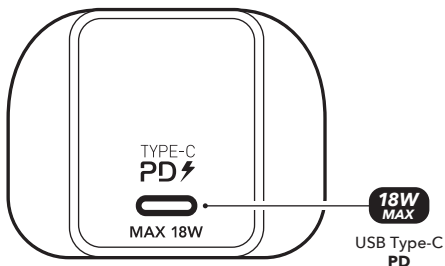

VH18BW

VELD SUPER-FAST Type-C Wall Charger

Connect to **AC 100-240V**
power outlet

Input: 100-240V~50/60Hz 0.45A Max
Output: 5V≐3A, 9V≐2A, 12V≐1.5A (Max 18W)

VELD
AVF Group Ltd, Hortonwood 30, Telford, TF1 7YE
support@veldpower.com