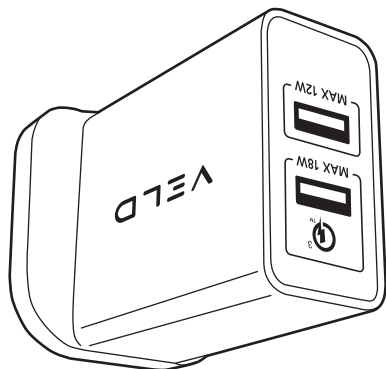

VH30CW

2 Port Wall Charger

SUPER-FAST

VELD

VELD support@veldpower.com

AVF Group Ltd, Hortonwood 30, Telford, TF1 7YE

VELD

For full information visit veldpower.com.

Proof of purchase required, terms and conditions apply. This product is guaranteed for two years from the date of purchase. This does not affect your statutory rights.

2 Year Guarantee

Full documentation is available on request.

EN6100-3-3, EN50563, EN50581

EU: EN62368-1, EN55024, EN55032, EN6100-3-2

VELD hereby declares this product is in compliance with all essential requirements and relevant directives.

Declaration of Conformity

for recycling advice.

check with your Local Authority or original retailer

take to your local Recycling Centre. If you are unsure, household waste. At the end of its working life please

This product should not be disposed of with your

Protecting Our Environment

FAST CHARGING FEATURES

- Fully compatible with all USB powered devices, up to 50% faster than a standard 5W charger
- **SUPER-FAST** for Samsung + all QC 3.0 compatible Smartphones and Qi Wireless Chargers
- Also works with QC 1.0 and QC 2.0 devices
- For top QC performance, use a cable rated **18W** or above such as **VELD VUCM1**

Connect to **AC 100-240V**
power outlet