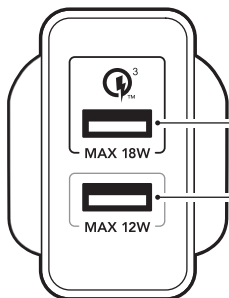

Connect to **AC 100-240V**
power outlet

USB-A **QC 3.0**

18W
MAX

12W
MAX

USB-A

SAFETY PRECAUTIONS

- For indoor use only.
- Do not expose to extreme temperatures.
- Do not expose to liquids, rain, snow or humidity.
- Do not disassemble the product.
- Do not connect to damaged or unsafe power outlets.
- Avoid dropping or damaging the product.
- Keep out of reach of children.