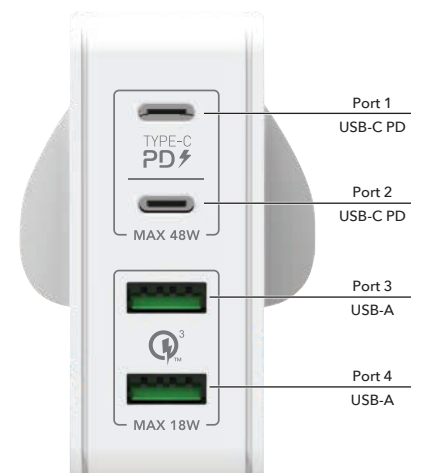

# Super-Fast 4 Port Wall Charger

Charge up to four devices at the same time, quickly and safely. Offering up to 48W for devices such as Laptops and Chromebooks, plus a super fast 18W for both PD and QC 3.0 compatible smartphones.

- SUPER-FAST for iPad, iPhone, Samsung and all PD and QC 3.0 Smartphones
- Compatible with all USB powered devices, up to 50% faster than a standard 5W charger
- Charges Laptops, Chromebooks and iPad Pro up to 48W
- Backwards compatible with QC 1.0 and QC 2.0 devices
- QC 3.0 port, perfect for powering Qi wireless charging pads
- Energy efficient, intelligent 'controlled-charging' adjusts to suit each device
- Full Voltage, Current, Short Circuit and Temperature protection

## Specifications

Code	VH66EW
Input	100 - 240V~50/60Hz 1.5A Max
Number of Ports	4
Port 1 / USB-C PD	up to 48W, or 30W if port 2 is in use
Port 2 / USB-C PD	up to 18W
Port 3 / USB-A	up to 18W or shares 16W if port 4 is in use
Port 4 / USB-A	up to 18W or shares 16W if port 3 is in use
Max Combined Output	66W
Suitable for charging	Laptops and Chromebooks up to 48W, all iPad models, Nintendo Switch, iPhone, Samsung, all other major brand smartphones and USB devices
Dimensions (WxHxD)	4.9 x 7.3 x 10.5 cm
Weight	220g
EAN	5014117970465

## What is Power Delivery?

USB Power Delivery (PD) is a fast charging specification using USB Type-C and is incorporated into a wide variety of devices including smartphones, tablets, laptops and more.