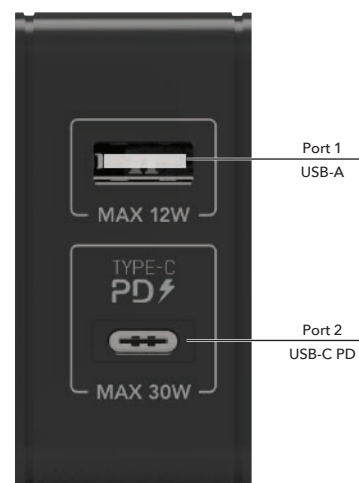

USA

UK

EU

AUS

What is Power Delivery?

USB Power Delivery (PD) is a fast charging specification using USB Type-C and is incorporated into a wide variety of devices including smartphones, tablets, laptops and more.