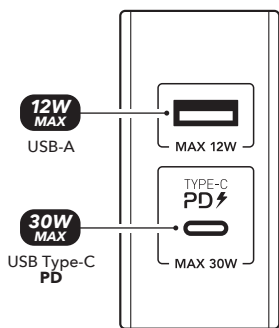

Connect to
AC 100-240V
power outlet