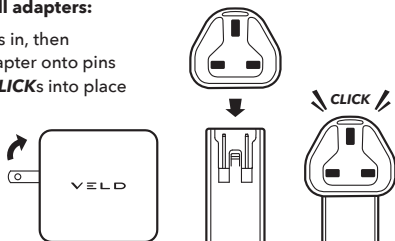

To install adapters:

Fold pins in, then
slide adapter onto pins
until it **CLICKS** into place

Input: 100-240V ~ 50/60Hz 1.5A

Output 2, USB-A: 5V $\Rightarrow$ 2.4A (Max 12W)

VELD
support@veldpower.com

AVF Group Ltd, Hortonwood 30, Telford, TF1 7YE

VELD

For full information visit veldpower.com.
Proof of purchase required, terms and conditions apply.
This product is guaranteed for two years from the date of purchase. This does not affect your statutory rights.

2 Year Guarantee

Full documentation is available on request.

EN6100-3-3, EN50563, EN50581

EU: EN62368-1, EN55024, EN55032, EN6100-3-2

VELD hereby declares this product is in compliance with all essential requirements and relevant directives.

Declaration of Conformity

Protecting Our Environment
This product should not be disposed of with your household waste. At the end of its working life please take to your local Recycling Centre. If you are unsure, check with your Local Authority or original retailer for recycling advice.

FAST CHARGING FEATURES

- Fully compatible with all USB powered devices, up to 50% faster than a standard 5W charger
- **SUPER-FAST** for iPhone, iPad + all PD (Power Delivery) compatible Smartphones
- For top PD performance, use a cable rated **30W** or above such as **VELD VCC601** or **VCL1**

SAFETY PRECAUTIONS

- For indoor use only.
- Do not expose to extreme temperatures.
- Do not expose to liquids, rain, snow or humidity.
- Do not disassemble the product.
- Do not connect to damaged or unsafe power outlets.
- Avoid dropping or damaging the product.
- Keep out of reach of children.