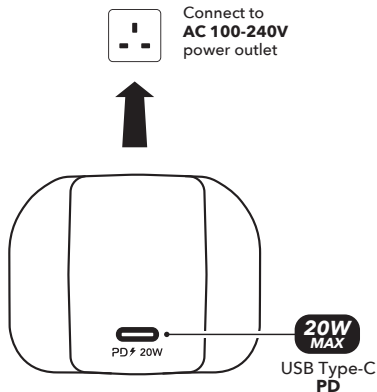

Input: 100-240V ~ 50/60Hz 0.45A

Output, USB-C (PD3.0): 5V=3A, 9V=2.2A or 12V=1.67A (Max 20W)

FAST CHARGING FEATURES

- **SUPER-FAST** up to **20W** for iPhone, iPad, Samsung phones, and fast charge for all other Power Delivery smartphones and tablets
- **SUPER-FAST** up to **18W** for Nintendo Switch
- Fully compatible with all USB powered devices, up to 50% faster than a standard 5W charger
- For top PD performance, use a cable rated **20W** or above such as **VELD VCC601** or **VCL1**

SAFETY PRECAUTIONS

- For indoor use only
- Do not expose to extreme temperatures
- Do not expose to liquids, rain, snow or humidity
- Do not disassemble the product
- Do not connect to damaged or unsafe power outlets
- Avoid dropping or damaging the product
- Keep out of reach of children