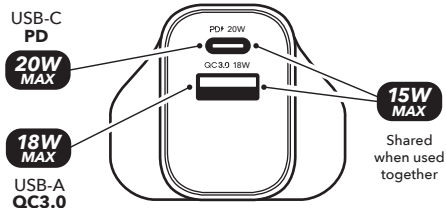

EXAMPLE
when charging
1 device

EXAMPLE
when charging
2 devices

Input: AC 100-240V~50/60Hz 0.5A

USB-C: PD3.0 5V/3A, 9V/2.22A, 12V/1.67A **20W**

USB-A: QC3.0 5V/3A, 9V/2A, 12V/1.5A **18W**

USB-C + USB-A: 5V/3A **15W shared**