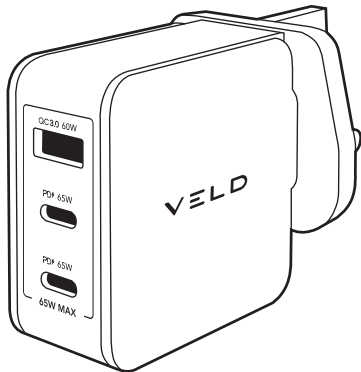

# *SUPER-FAST / 3 PORT* GaN Wall Charger

**VHVG65JW**