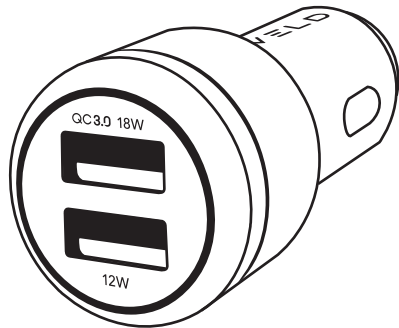

Protecting Our Environment

This product should not be disposed of with your household waste. At the end of its working life please take to your local Recycling Centre. If you are unsure, check with your Local Authority or original retailer for recycling advice.

Declaration of Conformity

VELD hereby declares this product is in compliance with all essential requirements and relevant directives.

EU: EN55035, EN55032, IEC 62321

Full documentation is available on request.

2 Year Guarantee

This product is guaranteed for two years from the date of purchase. This does not affect your statutory rights. Proof of purchase required, terms and conditions apply. For full information visit veldpower.com.

VELD

SUPER-FAST 2 Port Car Charger

VELD

AVF Group Ltd, Hortonwood 30, Telford, TF1 7YE

[w veldpower.com](http://veldpower.com) [e support@veldpower.com](mailto:support@veldpower.com)

VC30CB