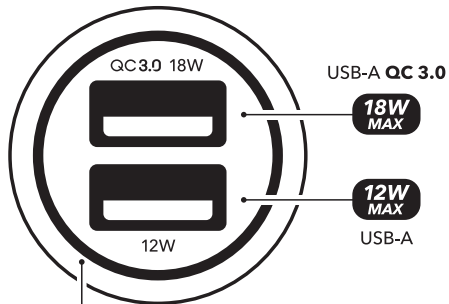

Connect to **12-24V**
in-car power outlet

LED Light will illuminate when connected to power

FAST CHARGING FEATURES

1. **SUPER-FAST** up to 18W for Samsung phones and other Quick Charge 3.0 devices (Also compatible with QC 1.0 and 2.0 devices)
   - Suitable for powering Qi wireless charging pads
   - For top QC performance, use a cable rated **18W** or above such as **VELD VAC100W1**
2. ---
3. Fully compatible with all USB powered devices, up to 50% faster than a standard 5W charger

SAFETY PRECAUTIONS

- Do not expose to extreme temperatures.
- Do not expose to liquids, rain, snow or humidity.
- Do not disassemble the product.
- Do not connect to damaged or unsafe power outlets.
- Avoid dropping or damaging the product.
- Keep out of reach of children.
- Clean regularly with a dry cloth. Disconnect from power before cleaning.

Input: DC 12-24V
USB-A 1: 5V/3A, 9V/2A, 12V/1.5A **18W**
USB-A 2: 5V/2.4A **12W**
USB-A 1+2: 30W MAX